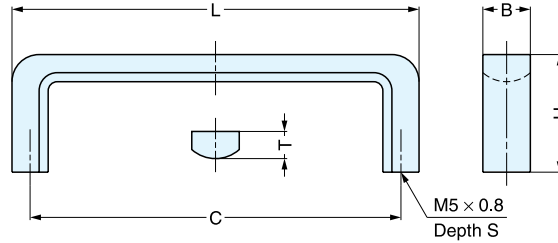

# HANDLE

**FB**

FB-110 only is RoHS compliant.

Material	Finish
304 Stainless Steel	Mirror

Item No.	L	C	H	B	T	S	Weight (g)	Box (pcs)	Carton (pcs)
FB- 90	90	82 ( 3-7/32" )	26 ( 1-1/32" )	10.5	6	10	45	35	280
FB-110	110	102 ( 4-1/64" )	28 ( 1-7/64" )	12.5	7	12	60	25	200
FB-130	130	120 ( 4-23/32" )	32 ( 1-17/64" )	14.5	8	14	93	20	160

# HANDLE

**KB**

KB-90/M

KB-30/S

Material	Finish
303 Stainless Steel	Mirror (M) Satin (S)

Item No.	L	C	H	B	T	S	Weight (g)	Box (pcs)	Carton (pcs)	
KB-30/M	KB-30/S	30	25 ( 63/64" )	23 ( 29/32" )	10	5	8	18	40	400
KB-50/M	KB-50/S	50	45 ( 1-25/32" )	22 ( 7/8" )			10	26	30	300
KB-70/M	KB-70/S	70	65 ( 2-9/16" )	22.5 ( 57/64" )			10	33	20	200
KB-90/M	KB-90/S	90	85 ( 3-11/32" )	23 ( 29/32" )			10	40	20	200

# HANDLE

**KS**

Satin

Mirror

Material	Finish
304 Stainless Steel	Mirror (M) Satin (S)

Item No.	L	C	H	B	T	S	Weight (g)	Box (pcs)	Carton (pcs)
KS-430/M	KS-430/S	81	76 ( 3" )	23 ( 29/32" )	10	5	45	20	200
KS-435/M	KS-435/S	94	89 ( 3-1/2" )				48		
KS-440/M	KS-440/S	106	102 ( 4" )				54		