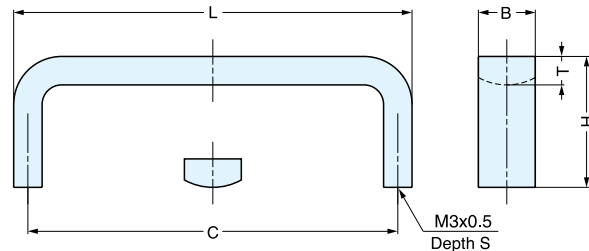

# HANDLE

**FB**

FB-110 only is RoHS compliant.

Material	Finish
304 Stainless Steel	Mirror

Item No.	L	C	H	B	T	S	Weight (g)	Box (pcs)	Carton (pcs)
FB- 90	90	82 ( 3-7/32" )	26 ( 1-1/32" )	10.5	6	10	45	35	280
FB-110	110	102 ( 4-1/64" )	28 ( 1-7/64" )	12.5	7	12	60	25	200
FB-130	130	120 ( 4-23/32" )	32 ( 1-17/64" )	14.5	8	14	93	20	160

# HANDLE

**KB**

KB-90/M

KB-30/S

Material	Finish
303 Stainless Steel	Mirror (M) Satin (S)

Item No.	L	C	H	B	T	S	Weight (g)	Box (pcs)	Carton (pcs)	
KB-30/M	KB-30/S	30	25 ( 63/64" )	23 ( 29/32" )	10	5	8	18	40	400
KB-50/M	KB-50/S	50	45 ( 1-25/32" )	22 ( 7/8" )			10	26	30	300
KB-70/M	KB-70/S	70	65 ( 2-9/16" )	22.5 ( 57/64" )			10	33	20	200
KB-90/M	KB-90/S	90	85 ( 3-11/32" )	23 ( 29/32" )			10	40	20	200

# HANDLE

**KS**

Satin

Mirror

Material	Finish
304 Stainless Steel	Mirror (M) Satin (S)

Item No.	L	C	H	B	T	S	Weight (g)	Box (pcs)	Carton (pcs)
KS-430/M	KS-430/S	81	76 ( 3" )	23 ( 29/32" )	10	5	45	20	200
KS-435/M	KS-435/S	94	89 ( 3-1/2" )				48		
KS-440/M	KS-440/S	106	102 ( 4" )				54		