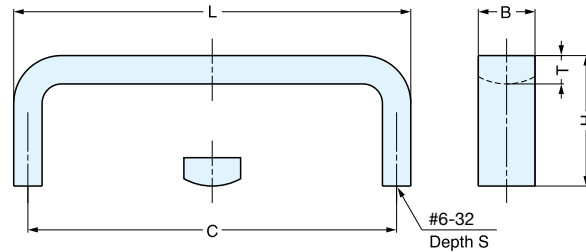

# HANDLE

**FB**

FB-110 only is RoHS compliant.

Material	Finish
304 Stainless Steel	Mirror

Item No.	L	C	H	B	T	S	Weight (g)	Box (pcs)	Carton (pcs)
FB- 90	90	82 ( 3-7/32" )	26 ( 1-1/32" )	10.5	6	10	45	35	280
FB-110	110	102 ( 4-1/64" )	28 ( 1-7/64" )	12.5	7	12	60	25	200
FB-130	130	120 ( 4-23/32" )	32 ( 1-17/64" )	14.5	8	14	93	20	160

# HANDLE

**KB**

KB-90/M

KB-30/S

Material	Finish
303 Stainless Steel	Mirror (M) Satin (S)

Item No.	L	C	H	B	T	S	Weight (g)	Box (pcs)	Carton (pcs)	
KB-30/M	KB-30/S	30	25 ( 63/64" )	23 ( 29/32" )	10	5	8	18	40	400
KB-50/M	KB-50/S	50	45 ( 1-25/32" )	22 ( 7/8" )			10	26	30	300
KB-70/M	KB-70/S	70	65 ( 2-9/16" )	22.5 ( 57/64" )			10	33	20	200
KB-90/M	KB-90/S	90	85 ( 3-11/32" )	23 ( 29/32" )			10	40	20	200

# HANDLE

**KS**

Satin

Mirror

Material	Finish
304 Stainless Steel	Mirror (M) Satin (S)

Item No.	L	C	H	B	T	S	Weight (g)	Box (pcs)	Carton (pcs)
KS-430/M	KS-430/S	81	76 ( 3" )	23 ( 29/32" )	10	5	45	20	200
KS-435/M	KS-435/S	94	89 ( 3-1/2" )				48		
KS-440/M	KS-440/S	106	102 ( 4" )				54		